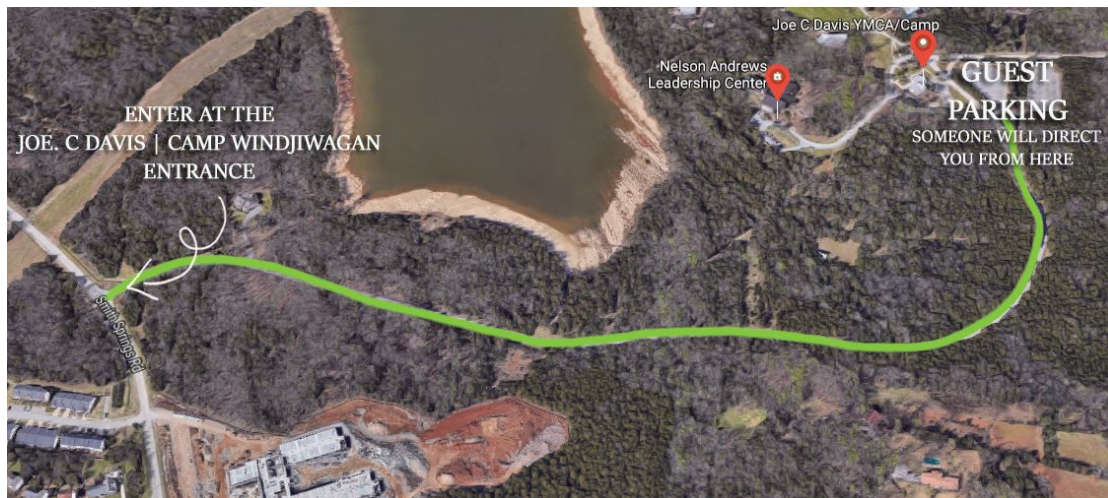

Guest Directions & Parking

The Nelson Andrews Leadership Center is located at the Joe C. Davis YMCA Outdoor Center. GPS and online maps work best with this address: **3088 Smith Springs Road, Nashville, Tennessee 37013**

From Smith Springs Road, turn into the entrance of Joe C. Davis YMCA Outdoor Center bordered by a brown split-rail fence. Follow the wooded road until you see the YMCA Camp Office on your left and guest parking on your right. Be aware of the 22 mph speed limit as children and wildlife are often present.

Stop your vehicle and wait for the parking attendant to guide you to the appropriate parking lot. From the parking lot, walk towards the YMCA Camp Office and follow Nelson Andrews Leadership Center signs on walkway to the right. It is a 3-minute stroll down the walking path.

Please note: Guests of the Nelson Andrews Leadership Center are prohibited from exploring the YMCA property for the safety of the children attending camp. If you find you are lost, please stop where you are and call 615-267-9929 so that we can guide you in the right direction.